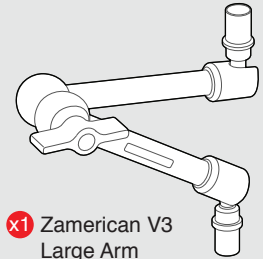

Operating your Zonitor Lightweight

1 Orient and slide together as shown

2 Adjust to your personal preference

Included Parts:

x1 Zicromount III

x1 Zamerican V3
Large Arm

x1 Q-Mount Lightweight