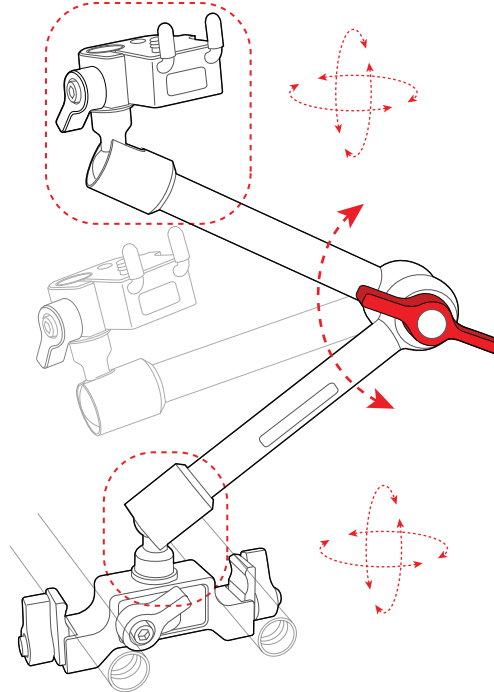

Operating your Zonitor Lightweight

1 Orient and slide together as shown

2 Adjust to your personal preference

Included Parts:

x1 Zicromount III

x1 Zamerican V3
Large Arm

x1 Q-Mount Lightweight